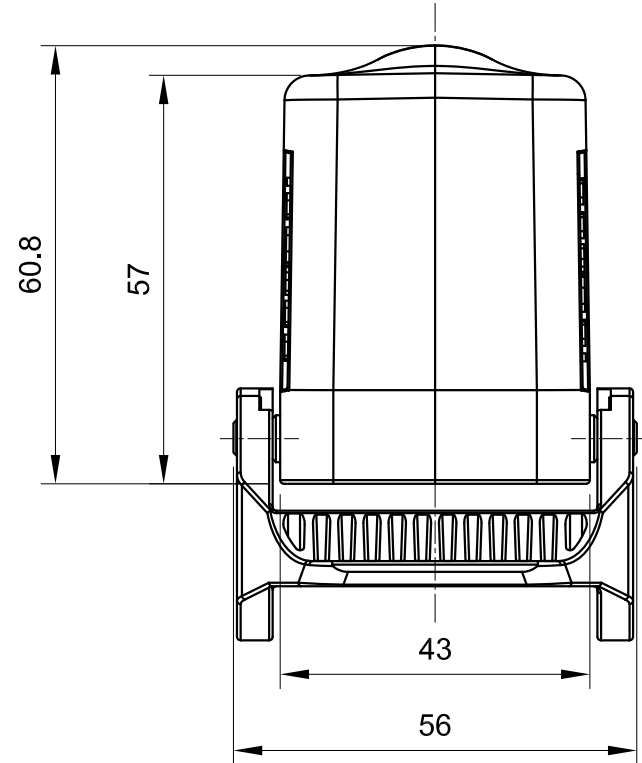

B

B

C

C

D

D

 InKonn® InKonn (Suzhou) Electric Technology Co.,Ltd.	 All Dimensions in mm Original Size DIN A4	Date 2019-12-10	Drawing No. TC8561487	Rev. A00	Scale 1:1
	Part No. 10 11 010 0122	Created by Shuxu Huang	Checked by Yiyi Luo	Page 1/1	
Type Name HB10-SE-DL-M25					

1

2

3

4

5

6