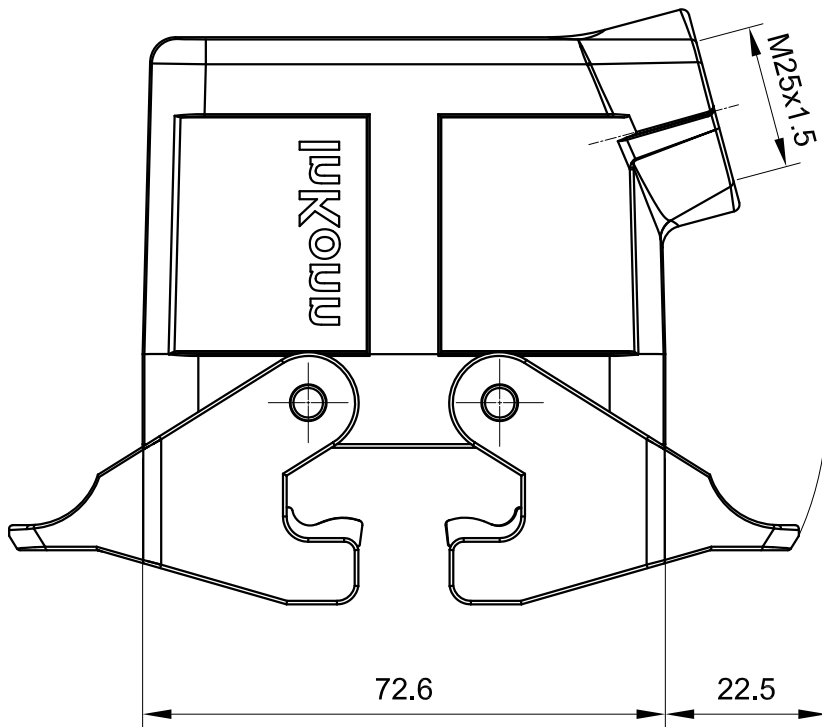

B

B

C

C

D

D

 InKonn® InKonn (Suzhou) Electric Technology Co.,Ltd.	 All Dimensions in mm Original Size DIN A4	Date 2019-12-10	Drawing No. TC8561487	Rev. A00	Scale 1:1
	Part No. 10 11 010 0122	Created by Shuxu Huang	Checked by Yiyi Luo	Page 1/1	
Type Name HB10-SE-DL-M25					

1

2

3

4

5

6